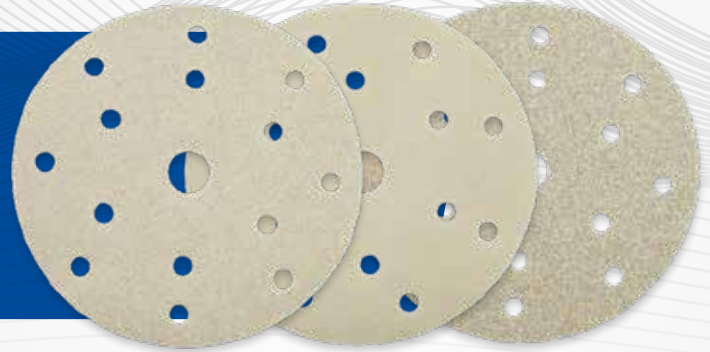

ABRASIVES

MP Schleifscheibe CeraTec

Ø 150 mm, 15-hole, velcro

Technical Data:

- Universal abrasive with ceramic grit for efficient abrasive work and fast removal
- No clogging and long abrasive life due to ceramic technology
- Very homogeneous sanding finish

Item-No.	Grit	Unit
56977 0080	ca. P 80	100
56977 0120	ca. P 120	100
56977 0150	ca. P 150	100
56977 0180	ca. P 180	100
56977 0240	ca. P 240	100
56977 0320	ca. P 320	100
56977 0400	ca. P 400	100
56977 0500	ca. P 500	100